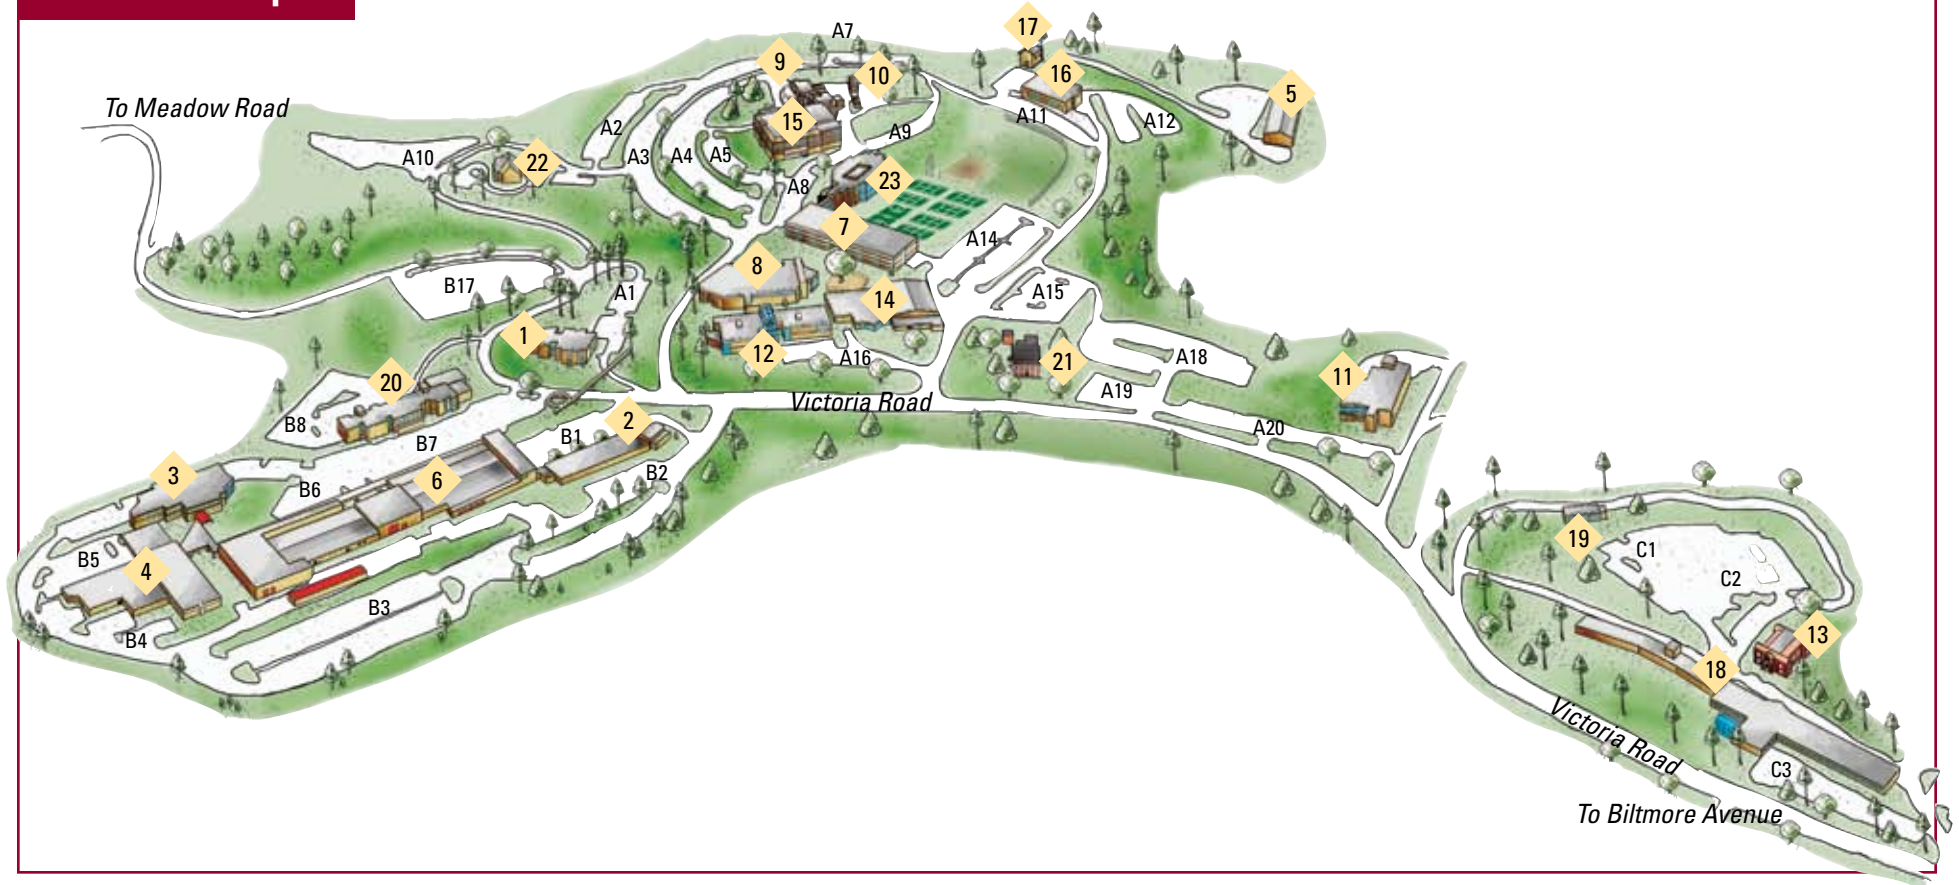

Asheville Campus

- 1 - Thomas W. Simpson Administration Building
- 2 - K. Ray Bailey Student Services Center
- 3 - Balsam Computer Technology Center
- 4 - Birch Building
- 5 - Chestnut Building
- 6 - Dogwood Building
- 7 - Elm Building
- 8 - Ferguson Building

- 9 - Fernihurst
- 10 - Fernihurst Annex A & B
- 11 - Hemlock Building
- 12 - Holly Building
- 13 - Ivy Building
- 14 - J. Herbert Coman Student Activity Center
- 15 - Magnolia Hospitality Education Center
- 16 - Maple Building

- 17 - Maple Building Annex
- 18 - The Pines
- 19 - Poplar Building
- 20 - Rhododendron Building
- 21 - Smith-McDowell House Museum
- 22 - Sunnicrest
- 23 - Sycamore Building